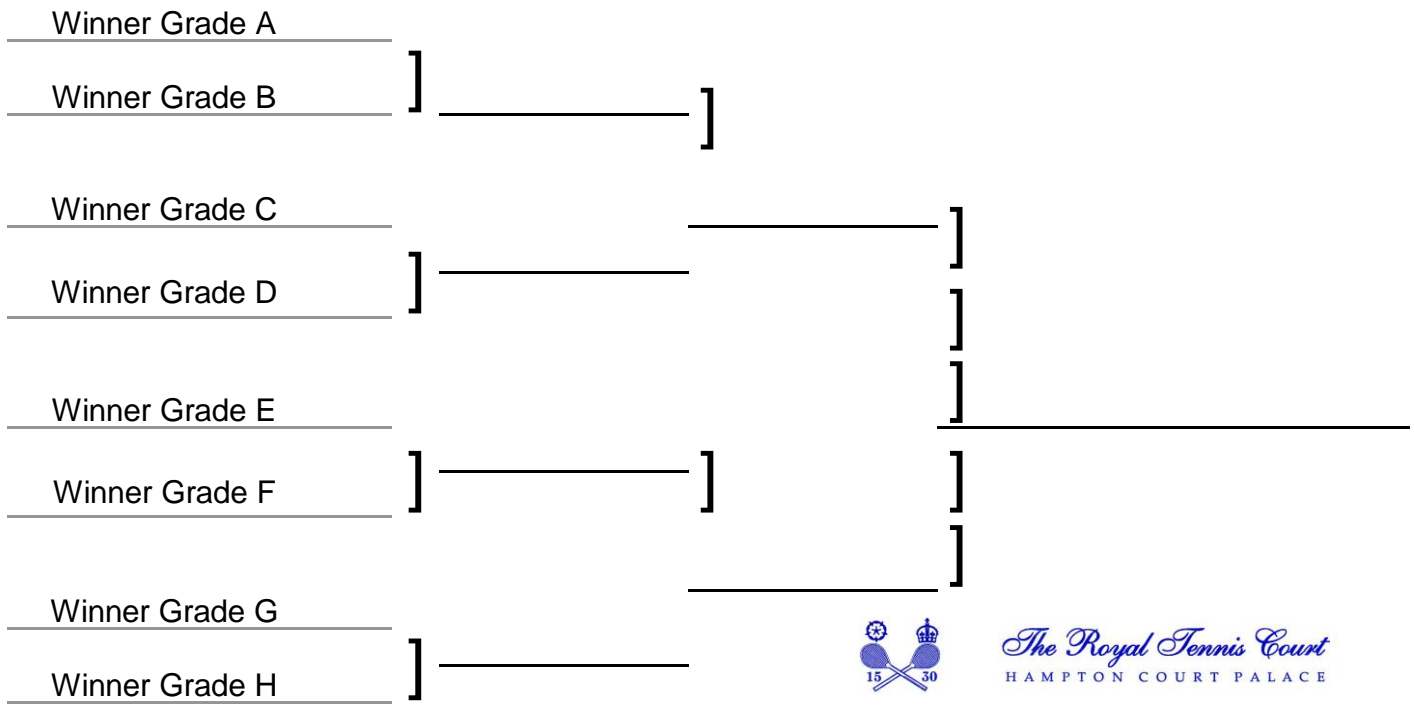

Lathom Browne Handicap Singles 2010/11

Final Stage

The Royal Tennis Court
HAMPTON COURT PALACE