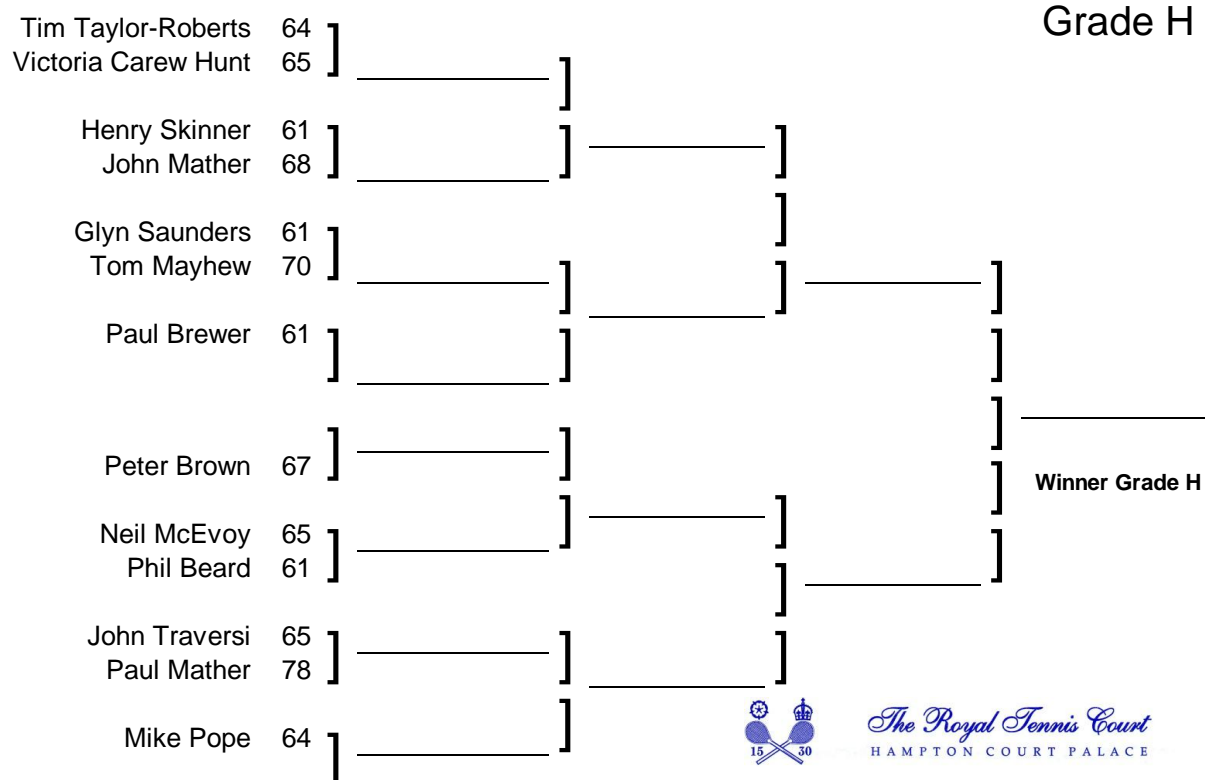

The Royal Tennis Court
HAMPTON COURT PALACE

Lathom Browne Handicap Singles 2011/12

Grade G

Winner Grade G

Lathom Browne Handicap Singles 2011/12

Grade H

Winner Grade H

Lathom Browne Handicap Singles 2011/12

Final Stage

The Royal Tennis Court
HAMPTON COURT PALACE